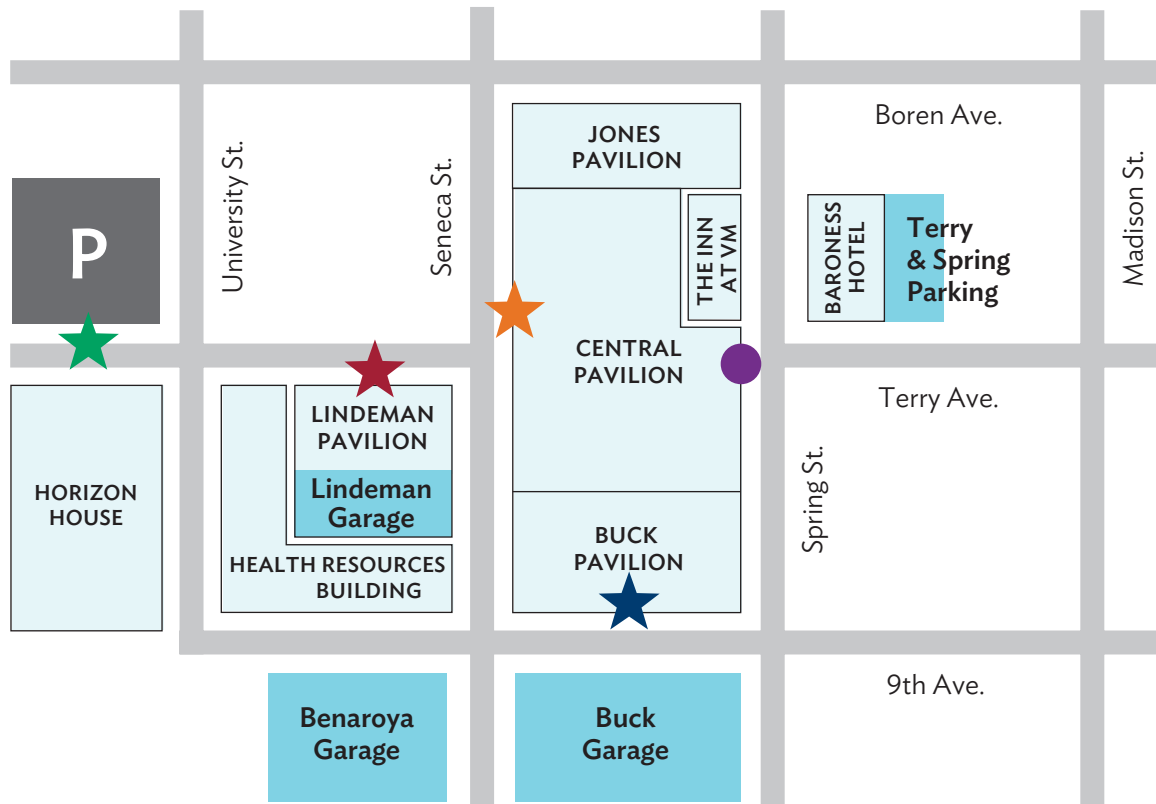

# Cell Phone Waiting Lot

★ Cell Phone Waiting Lot

### Patient Drop-off and Pickup Locations:

- ★ Buck Pavilion Valet
- ★ Hospital Central Pavilion
- ★ Lindeman Pavilion
- Spring Street exit (pickup only)

Restrooms available at Lindeman entrance.  
Drivers, please remain in your vehicles, with  
the exception of restroom use.